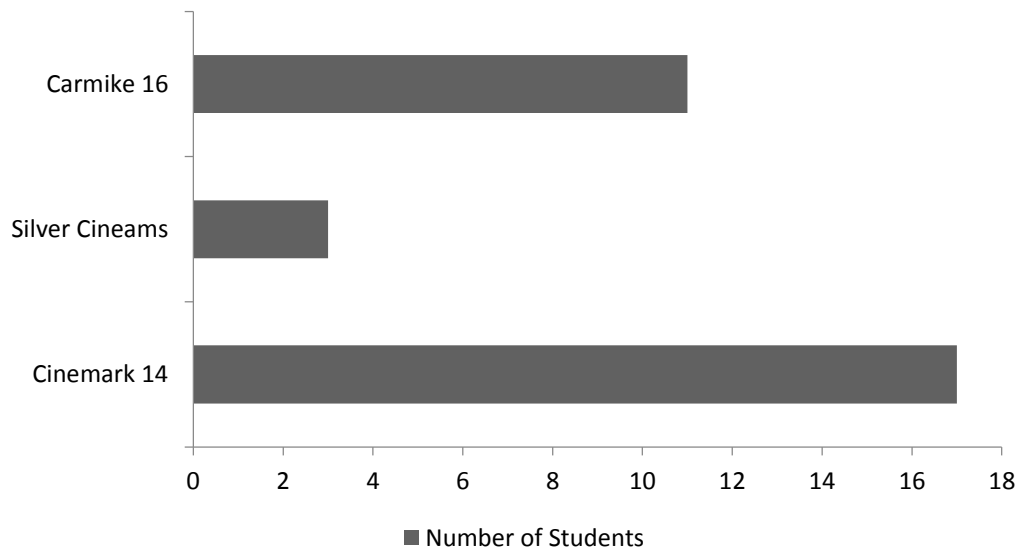

Movie Theater Survey

We asked UNT students which movie theater they preferred to go to. It is important to get an actual opinion from our target audience of the study. Most students voted for Cinemark 14. The least number of students voted for Silver Cinemas.

- Rated 3 for personal preference – Cinemark 14
- Rated 2 for personal preference – Carmike 16
- Rated 1 for personal preference – Silver Cinemas

Movie Theater Survey

Graph 1: Graph showing the number of students that prefer each movie theater